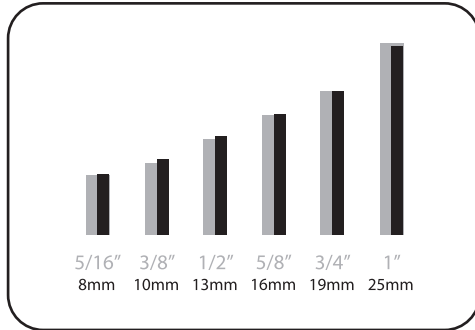

Choosing Font Sizes (Embroidery)

Fonts shown are not actual embroidery fonts available. Please see list of available fonts on our site, which may differ from these examples.

Images and chart shown at actual size.

Example Names

15mm

ASHLEY

15mm

Bob

19mm

Melissa

14mm